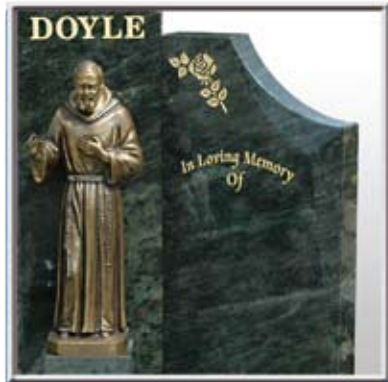

TALLAGHT STONE CENTRE

HEADSTONES CRAFTED FOR
ALL CEMETERIES

DESIGNED

SCULPTED

ERECTED

RENOVATED

“OUR MEMORIALS ARE AN
EXPRESSION OF LOVE, THAT
PERPETUATE THE MEMORY OF
YOUR LOVED ONE’S.”

BELGARD ROAD, TALLAGHT, DUBLIN 24.
(opposite Jacobs.)

GATES OF HEAVEN

A CONTEMPORARY REPRESENTATION OF AN ESTABLISHED CLASSIC DESIGN, COMBINING BOLD STYLING WITH A STRONG PRESENCE. THE FINEST QUALITY GRANITE IS USED TO CREATE THE UNIQUE CONTOURS AND LINES THAT ARE SO SYNONYMOUS WITH THIS EXTREMELY POPULAR MEMORIAL. AVAILABLE IN ALL COLOURS WITH A CHOICE OF STATUES IN WHITE OR BRONZE.