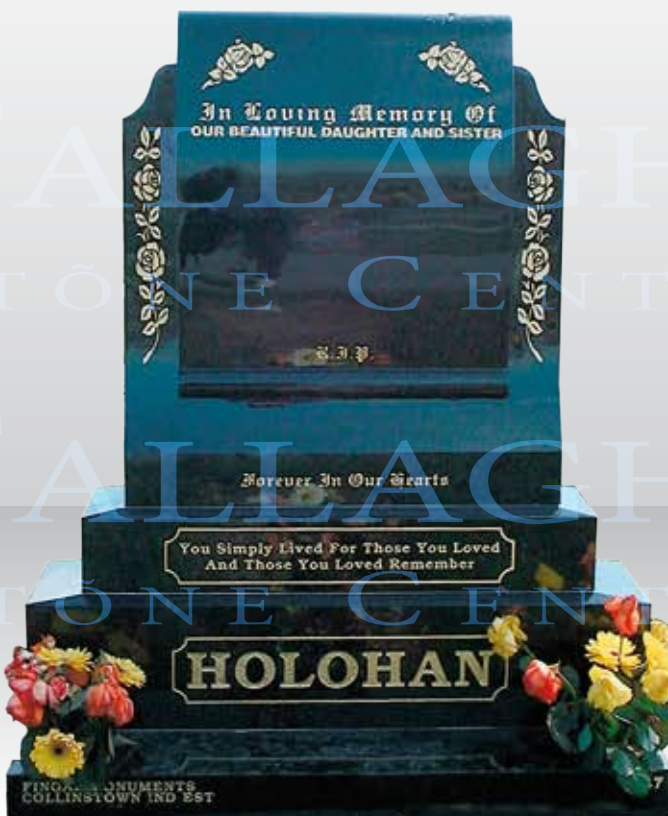

SCROLL

THIS ORNAMENTAL CARVING IS BOTH CREATIVE IN IT'S APPEARANCE AND ALSO CULTURED. A UNIQUE DESIGN THAT CAPTURES THE SPARKLE AND EXUBERANCE OF THE LIFE OF A LOVED ONE. HIGHLY POLISHED MARBLE IS HIGHLY RECOMMENDED TO BRING TO THE FORE THE CRAFTSMANSHIP THAT ENSUES. A MONUMENT THAT EXUDES CHARACTER.