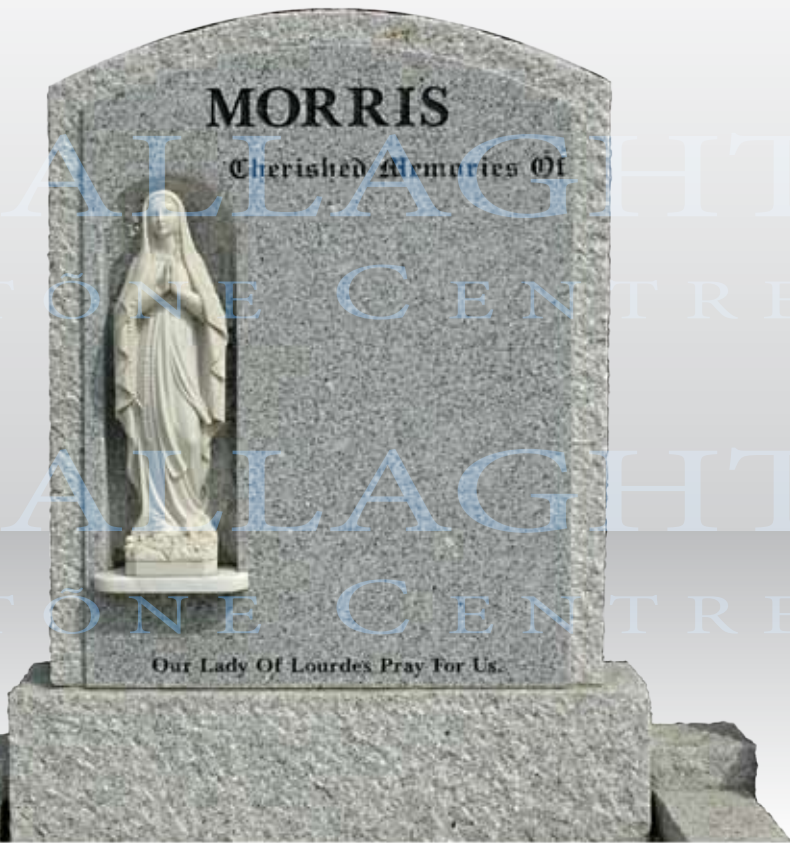

BOULDER

A SUBTLE AND UNDERSTATED DESIGN WHICH CAN HEIGHTEN THE NATURAL BEAUTY AND TEXTURES EFFORTLESSLY OF THE FINEST QUALITY GRANITES AND STONES USED IN IT'S CARVING. STATUES CAN BE INCLUDED IN THE OVERALL DESIGN TO PRODUCE A BEAUTIFUL, TIMELESS AND WELL BALANCED MEMORIAL.